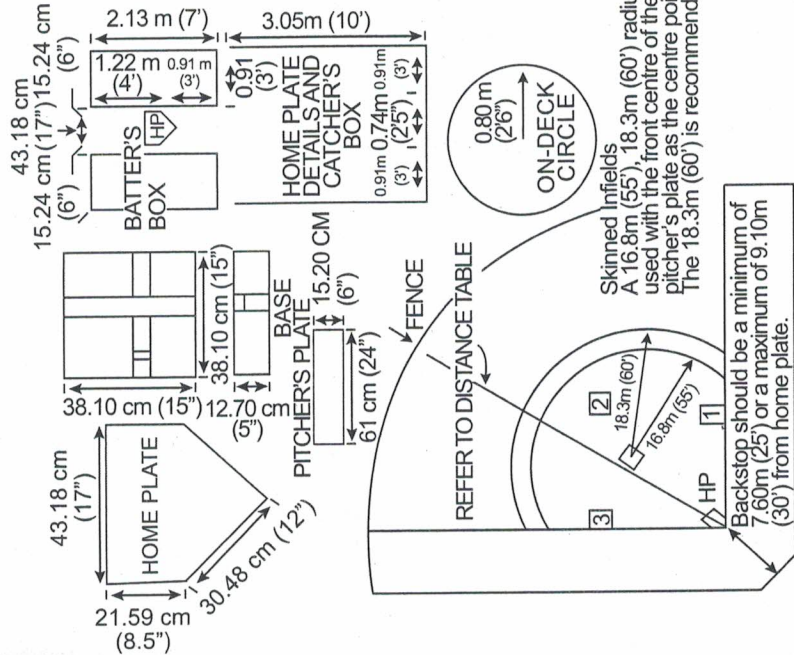

OFFICIAL DIMENSIONS FOR FAST PITCH SOFTBALL DIAMONDS

OFFICIAL DIMENSIONS FOR FAST PITCH SOFTBALL DIAMONDS

DIAGONALS

BASEPATH	DIAGONAL
13.72m (45')	19.29m (63' 8")
16.76m (55')	23.57m (77' 9.25")
18.29m (60')	25.86m (84' 10.25")