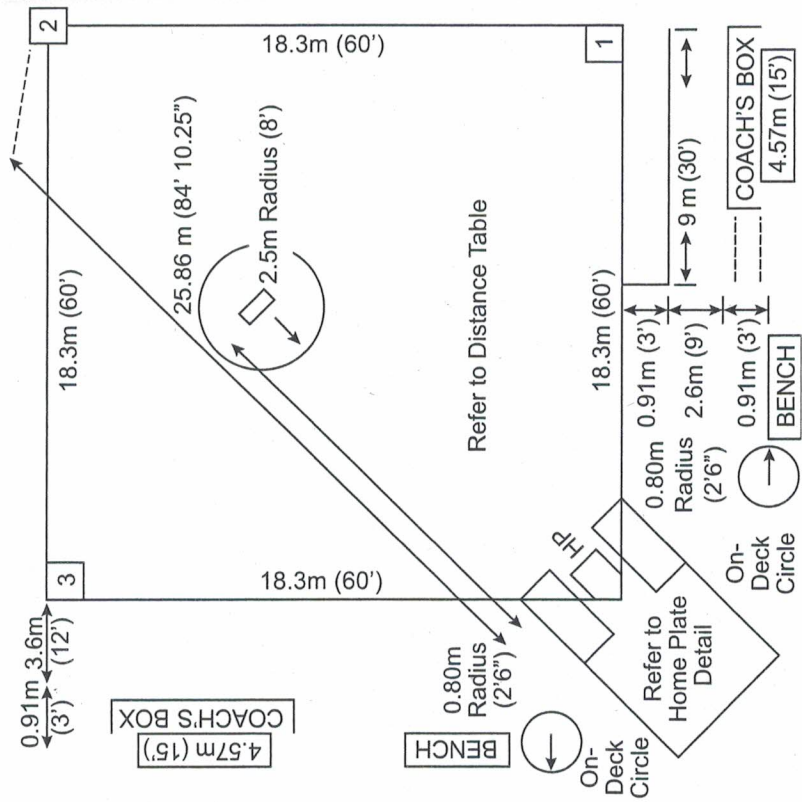

OFFICIAL DIMENSIONS FOR FAST PITCH SOFTBALL DIAMONDS

OFFICIAL DIMENSIONS FOR FAST PITCH SOFTBALL DIAMONDS

DIAGONALS

BASEPATH	DIAGONAL
13.72m (45')	19.29m (63' 8")
16.76m (55')	23.57m (77' 9.25")
18.29m (60')	25.86m (84' 10.25")